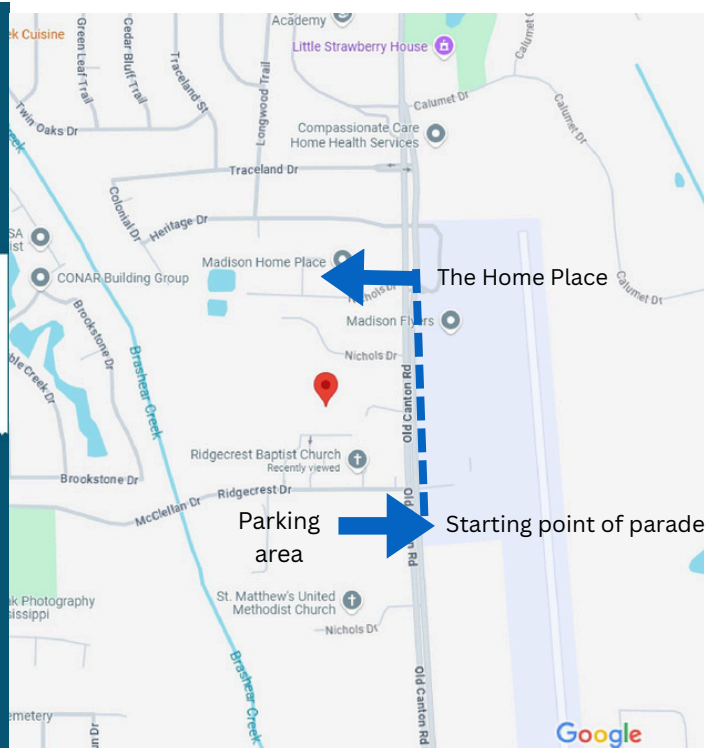

WELCOME TO YOUR Monthly Newsletter

The Antique Vehicle Club of Mississippi is a non-profit corporation that is dedicated to the enjoyment and restoration of original antique automobiles. Our philosophy includes assisting others by supporting special projects that have an effect on day to day life.

All AVCM's fundraisers collected through the year goes to the Blair Batson Children's Hospital.

This is your newsletter too, so feel free to contribute to it by emailing or texting your article/information to Kay Jordan, Newsletter Editor, at kayjordan55@bellsouth.net or text to 601-317-6497

John Emory Parade of Cars & Ice Cream Social
June 21, 2025
1:00 - 3:00 pm
7521 Old Canton Rd, Madison, MS 39110

Please have your cars at the Ridgecrest Baptist Church Parking Lot on Old Canton Rd in Madison at 12:30 pm for the parade to The Home Place @ 1 pm.

Ice Cream and Lemonade will be provided. Please bring dessert that goes with ice cream.

Ridgecrest Baptist Church
7469 Old Canton Rd
Madison, MS

601-941-5834 or email: boj55bo@bellsouth.net

Kay's Trivia

Q: What car was the first production V12, as well as the first production car with aluminum pistons?